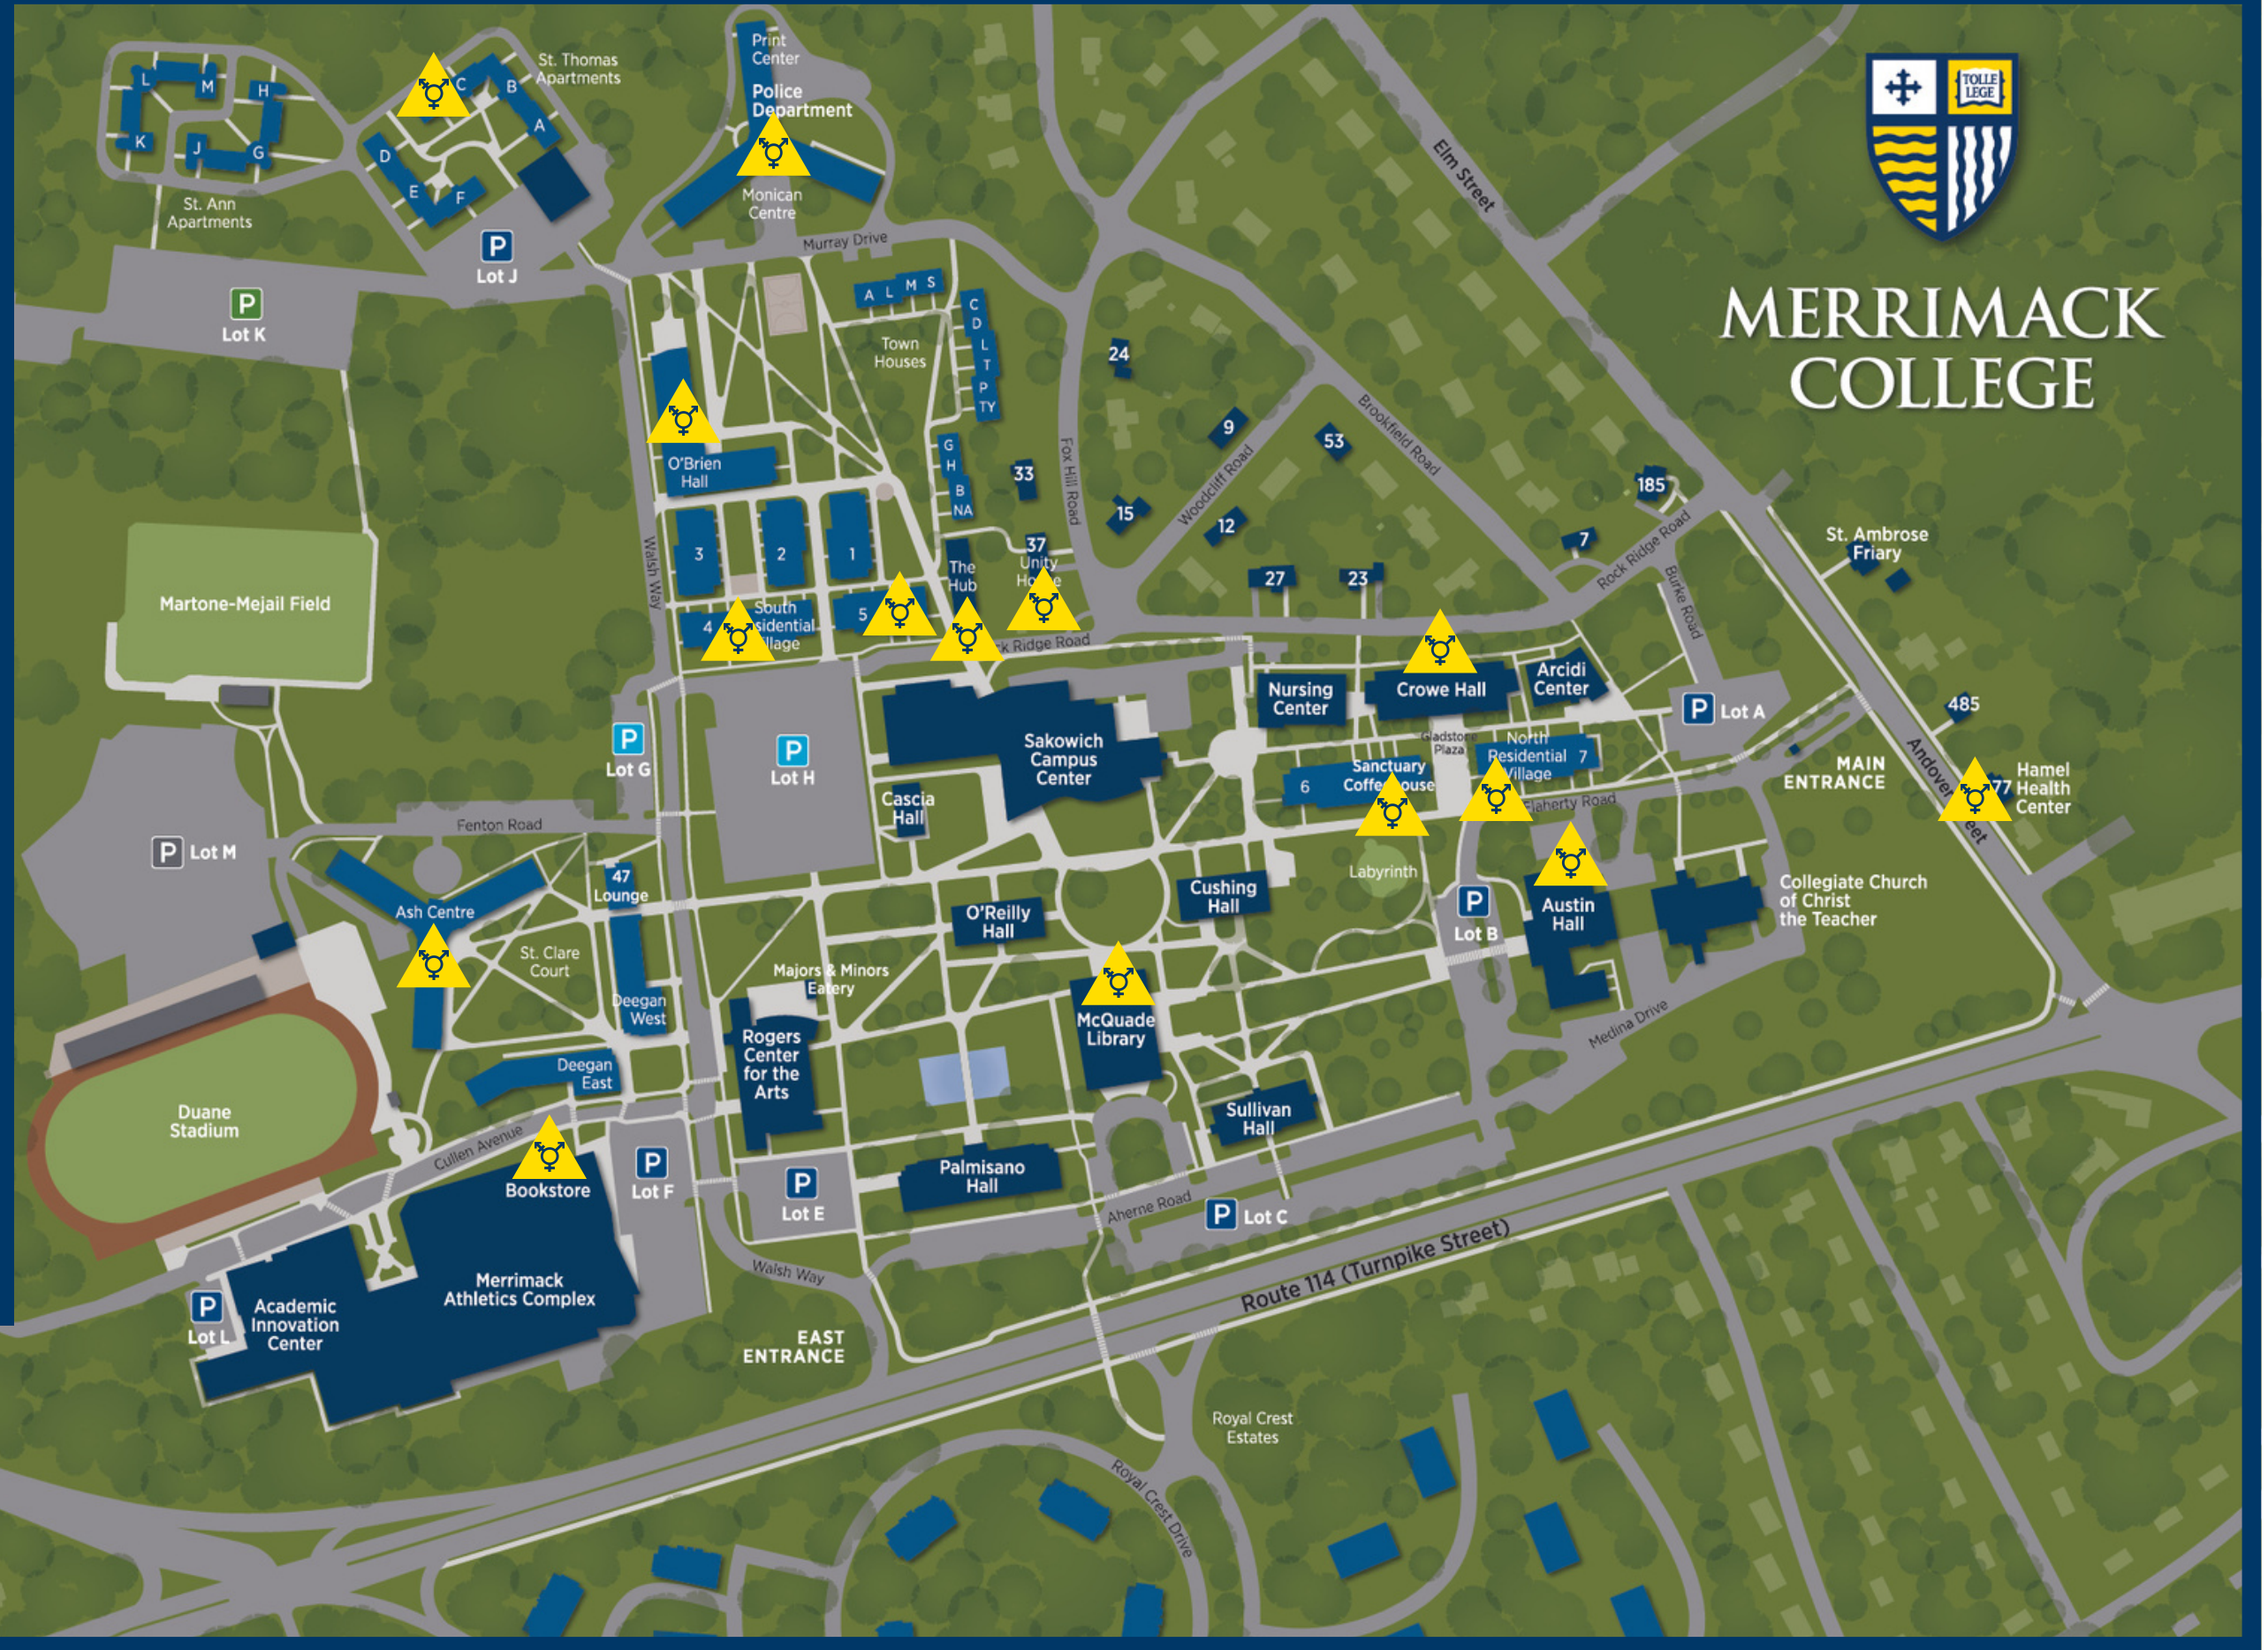

**MERRIMACK COLLEGE
ALL GENDER RESTROOMS**

**OPEN DURING BUSINESS HOURS
- PRIVATE RESTROOMS -**

- UNITY HOUSE | FIRST FLOOR
- THE HUB | FIRST FLOOR
- MCQUADE LIBRARY | BASEMENT
- SANCTUARY CAFE | FIRST FLOOR
- HAMEL HEALTH | LOBBY
- AUSTIN HALL | FIRST FLOOR, NEAR
ACCESSIBILITY ENTRANCE AND
SECOND FLOOR, IN STAIRWELL
- CROWE HALL | THIRD FLOOR
- DUNKIN' DONUTS | FIRST FLOOR,
BETWEEN DUNKIN' AND BOOKSTORE

**RESIDENTIAL HALLS
- PRIVATE RESTROOMS -**

- SOUTH RES. VILLAGE HOUSE 4 | COMMON
ROOM NEAR LAUNDRY ROOM
- SOUTH RES. VILLAGE HOUSE 5 | COMMON
ROOM NEAR LAUNDRY ROOM
- ASH CENTRE | LOBBY
- MONICAN CENTRE | LOBBY
- O'BRIEN HALL | LOBBY
- ST. THOMAS APARTMENTS | COMMON
ROOM NEAR C TOWER
- HONORS COMMON | FIRST FLOOR

**MERRIMACK
COLLEGE**